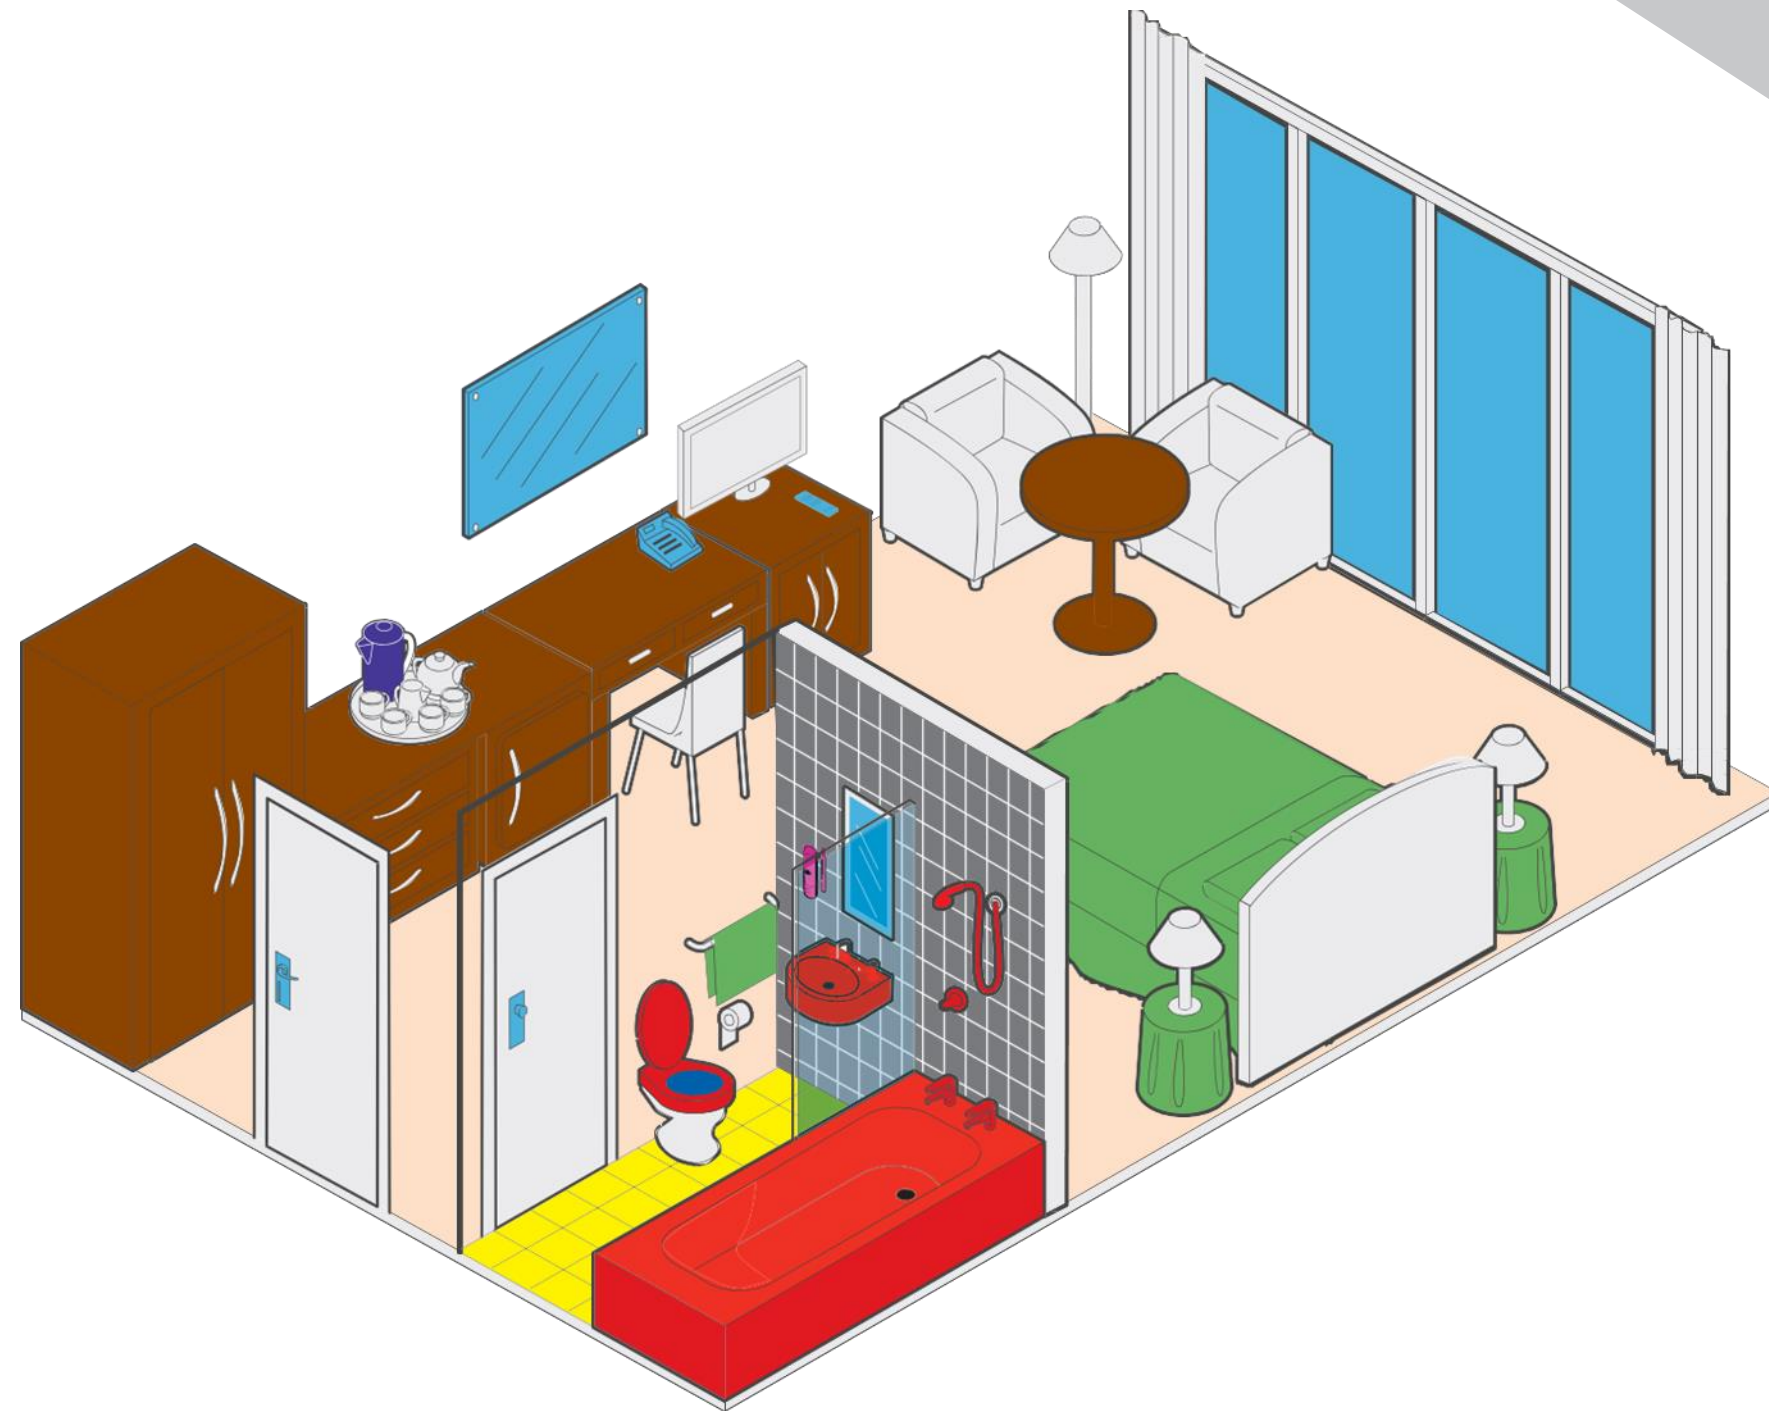

POKOJ PRO REZIDENTY

HYGIENICKÝ PLÁN