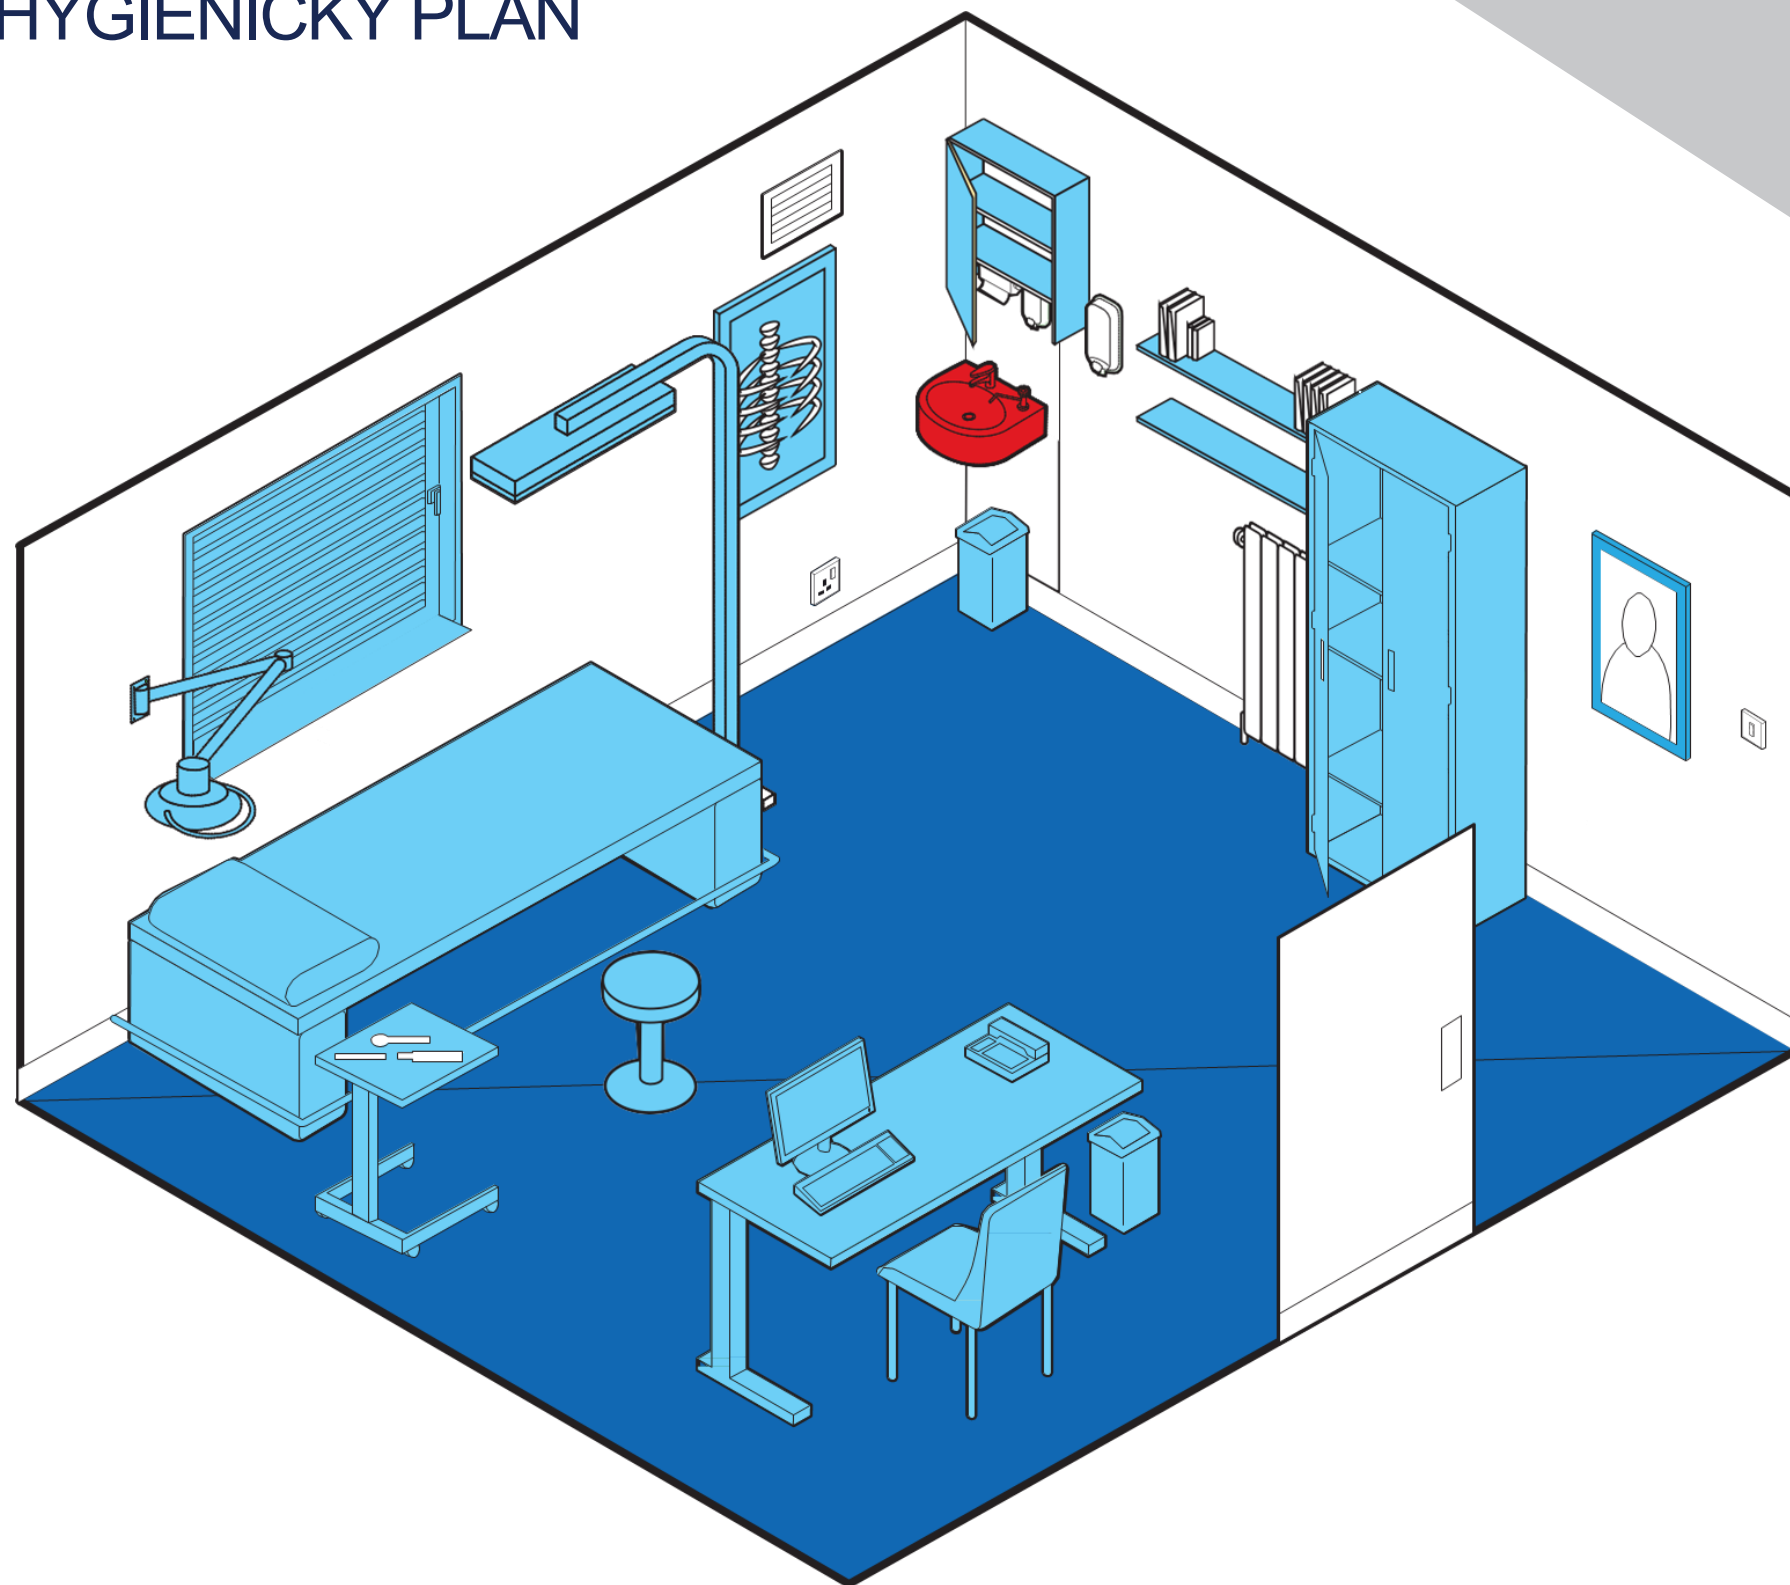

DOMESTOS TOILET CLEANER & DESCALER

DOVE HAND SOAP

CIF GLASS & MULTI-SURFACE

ORDINACE

HYGIENICKÝ PLÁN

CIF 2IN1
WASHROOM

CIF GLASS
& MULTISURFACE

CIF APC
LEMON FRESH